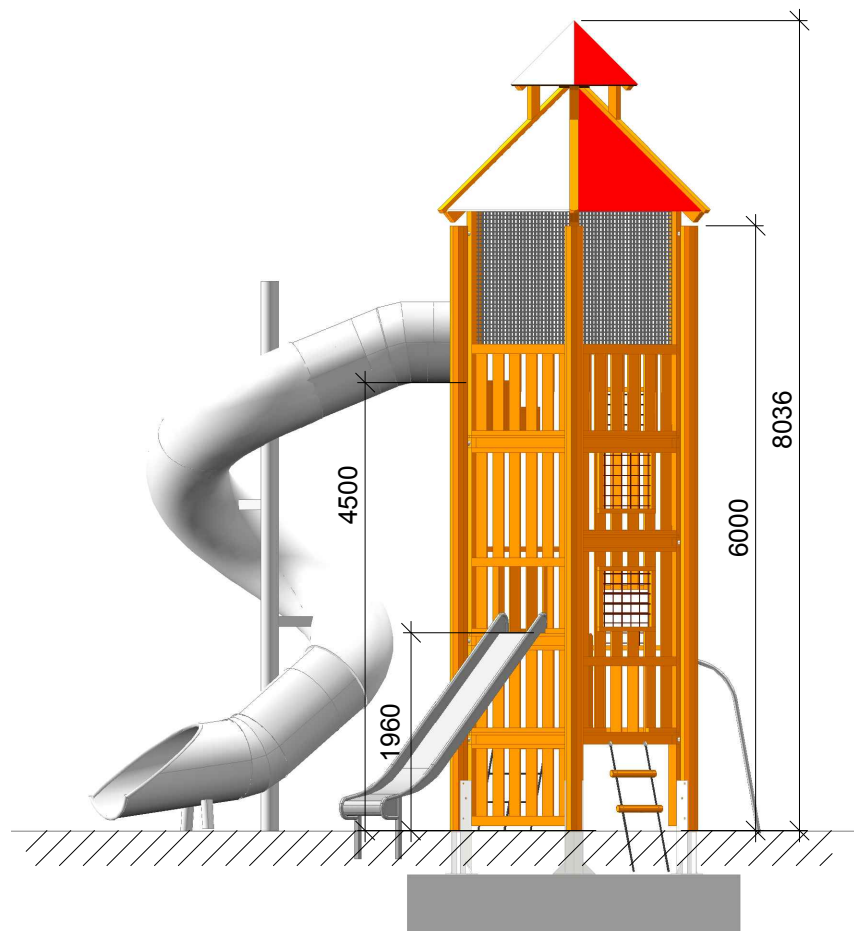

<b>NORLEG</b>	
Tårnet Noatun	
Z12169	
Dato 08.10.2015	REV. A: 18.08.2019

< 2000

≥ EN 1176

1:75

NORLEG

Tårnet Noatun

Z12169

Dato 08.10.2015

REV. A: 18.08.2019

< 2000

≥ EN 1176

40x40mm net.

1:75

<b>NORLEG</b>	
Tårnet Noatun	
Z12169	
Dato 08.10.2015	REV. A: 18.08.2019

This drawing is the property of NORLEG and pursuant to current legislation may not be copied, transferred to or used by any third party. Should this drawing be used, a fee of 10% of the assumed contract price will be charged.