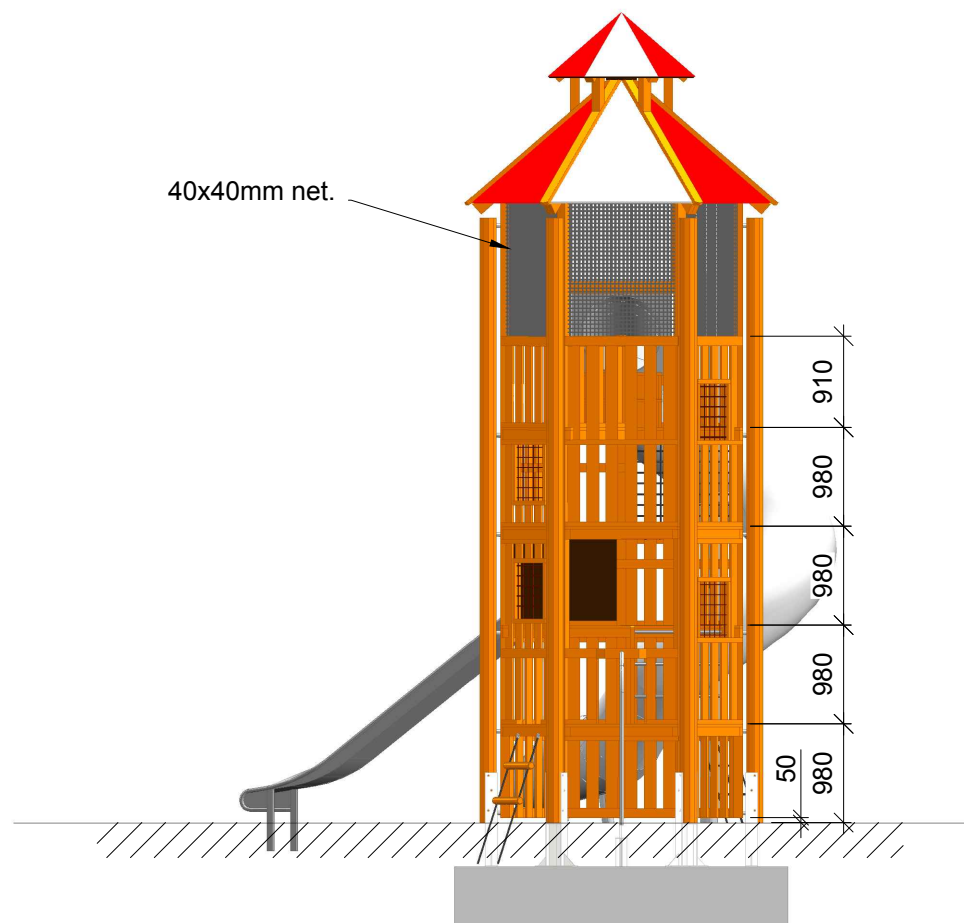

<b>NORLEG</b>	
Tårnet Noatun	
Z12169	
Dato 08.10.2015	REV. A: 18.08.2019

< 2000

≥ EN 1176

1:75

NORLEG

Tårnet Noatun

Z12169

Dato 08.10.2015

REV. A: 18.08.2019

< 2000

≥ EN 1176

40x40mm net.

1:75

<b>NORLEG</b>	
Tårnet Noatun	
Z12169	
Dato 08.10.2015	REV. A: 18.08.2019

This drawing is the property of NORLEG and pursuant to current legislation may not be copied, transferred to or used by any third party. Should this drawing be used, a fee of 10% of the assumed contract price will be charged.