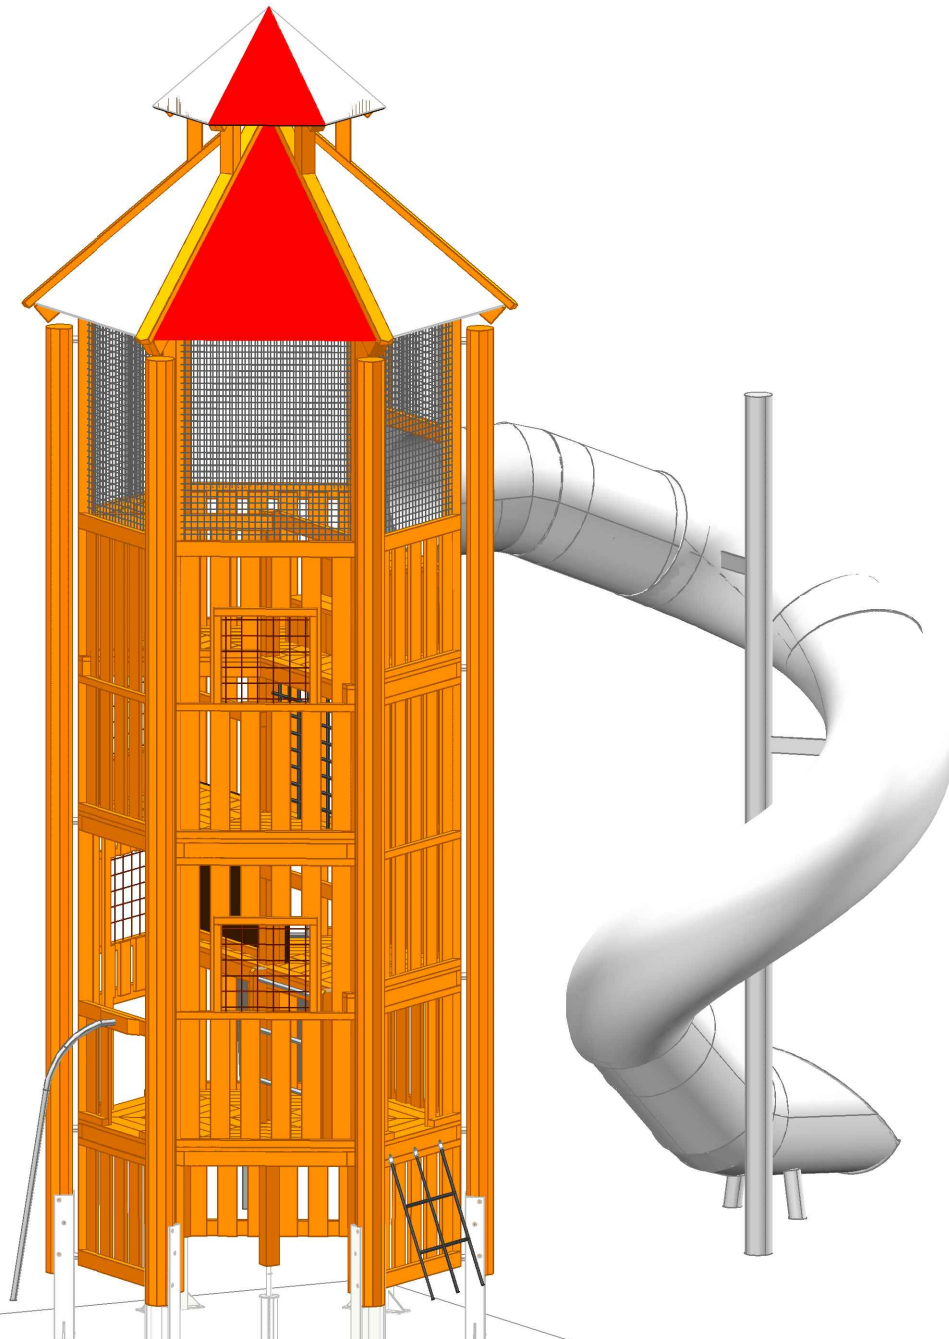

REV. A: 18.08.2019

< 2000

≥ EN 1176

40x40mm net.

1:75

<b>NORLEG</b>	
Tårnet Noatun	
Z12169	
Dato 08.10.2015	REV. A: 18.08.2019

This drawing is the property of NORLEG and pursuant to current legislation may not be copied, transferred to or used by any third party. Should this drawing be used, a fee of 10% of the assumed contract price will be charged.