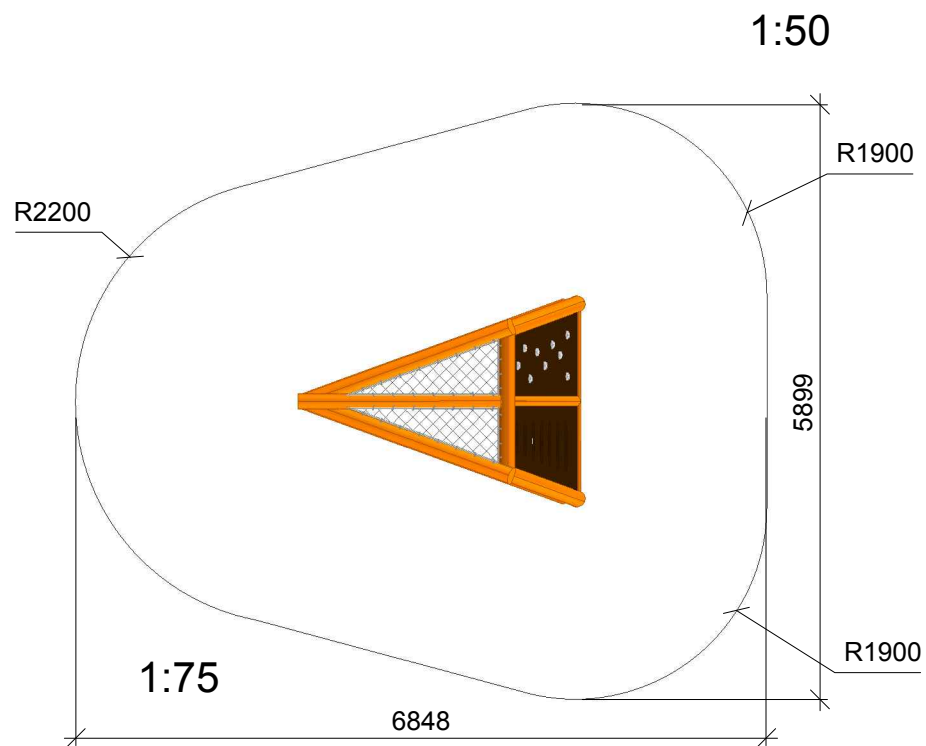

NORLEG	
Klatreost	
Z12400	
Dato. 08.07.2016	REV. -

< 2600

≥ EN 1176

This drawing is the property of NORLEG and pursuant to current legislation may not be copied, transferred to or used by any third party. Should this drawing be used, a fee of 10% of the assumed contract price will be charged.